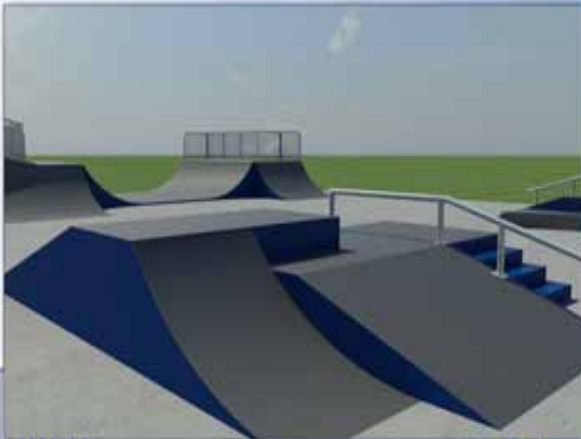

PRO
series

- 3/16" STEEL RIDING SURFACE
- MAXGRIP™ POLYESTER POWDERCOAT
- FASTENER FREE RIDING SURFACE
- 20 YEAR WARRANTY

WWW.AMERICANRAMPCOMPANY.COM

3739