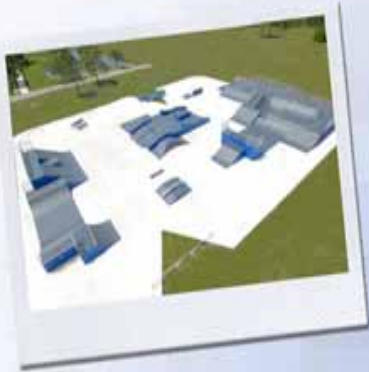

PRO
series

- 3/16" STEEL RIDING SURFACE
- MAXGRIP™ POLYESTER POWDERCOAT
- FASTENER FREE RIDING SURFACE
- 20 YEAR WARRANTY

WWW.AMERICANRAMPCOMPANY.COM

3739