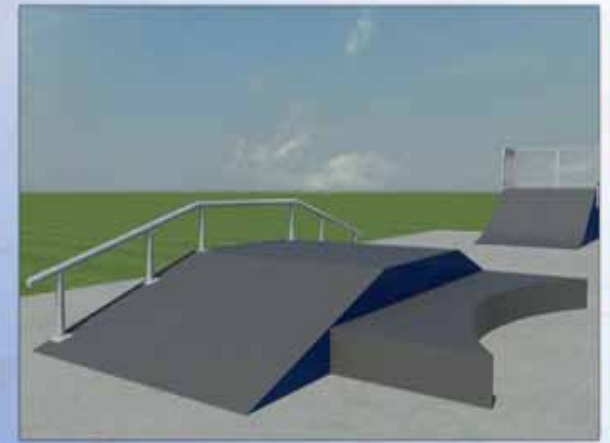

PRO
series

- 3/16" STEEL RIDING SURFACE
- MAXGRIP™ POLYESTER POWDERCOAT
- FASTENER FREE RIDING SURFACE
- 20 YEAR WARRANTY

WWW.AMERICANRAMPCOMPANY.COM

3739