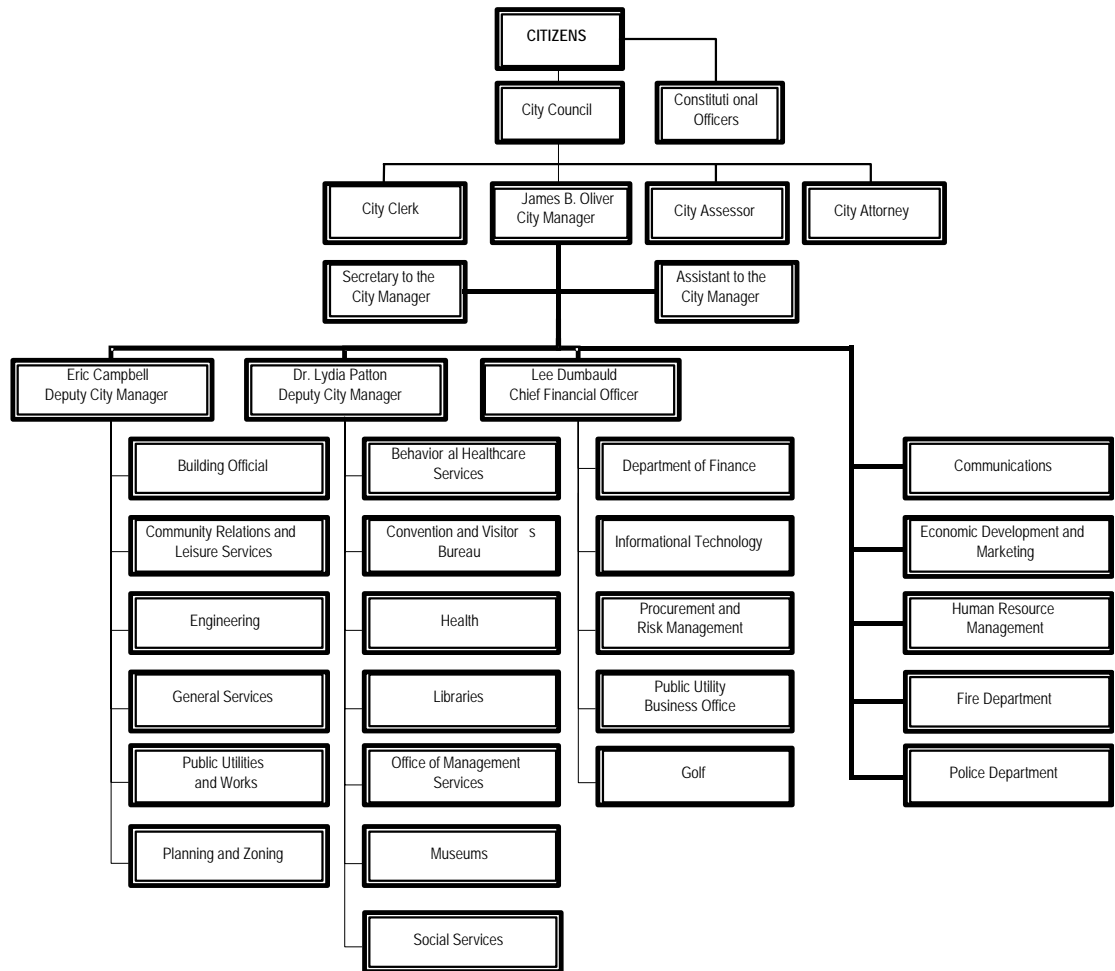

City of Portsmouth, Virginia Organization Structure

Note: The organizational chart reflects the staff as of July 1, 2004.